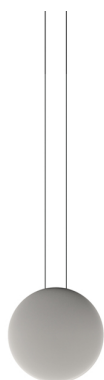

## 2501

Design By Lievore Altherr Molina

Cosmos is a sculptural hanging lamp. Designed by Lievore, Altherr, Molina. Available in various colours: chocolate, green and light grey.

### Model Sheet

**Optional : Extra cable length**  
Min. quantity, upcharge and extra lead time apply [EN]

<b>Finish</b>	 66 Light-grey Pantone 403
	 62 Green Pantone 5645
	 14 Matt dark-brown lacquer RAL 8019

**LED temperature color** 2700 K

**Dimming** 1-10V PUSH / ON/OFF  
**Optional** DALI or Casambi  
Min. quantity, upcharge and extra lead time apply [EN]

**Installation type** Surface Canopy

**Materials** Canopy Plate: Steel  
Body: ABS