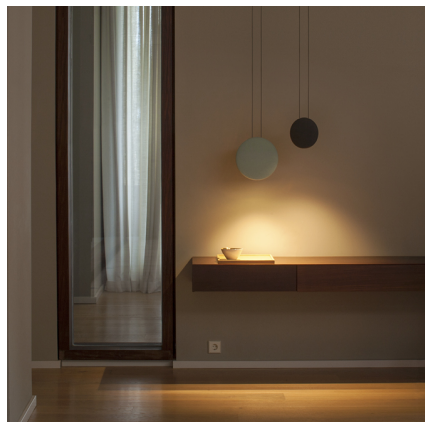

2501

Design By Lievore Altherr Molina

Cosmos is a sculptural hanging lamp. Designed by Lievore, Altherr, Molina. Available in various colours: chocolate, green and light grey.

Model Sheet

Optional : Extra cable length
Min. quantity, upcharge and extra lead time apply [EN]

Finish	66 Light-grey Pantone 403
	62 Green Pantone 5645
	14 Matt dark-brown lacquer RAL 8019

LED temperature color 2700 K

Dimming 1-10V PUSH / ON/OFF
Optional DALI or Casambi
Min. quantity, upcharge and extra lead time apply [EN]

Installation type Surface Canopy

Materials Canopy Plate: Steel
Body: ABS

Light source 1 x LED 4,5W 700mA
E

LED CRI>80 490 lm 108.8
2700 K

Driver CC - Constant Current 350
100-240 V 50/60 HZ

Application Hanging lamps

Packaging 1 Box
0,41 m x 0,41 m x 0,2 m
Gross weight 2,6
Net weight 2,34
Vol. 0.0336

Lighting effect

General Lighting

Lamp for general lighting with an opaque shade and distributing light upwards and/or downwards mainly.

Photometric Data

Other Applications