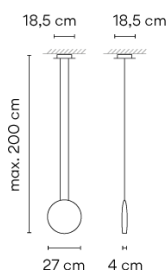

2501

Design By Lievore Altherr Molina

Cosmos is a sculptural hanging lamp. Designed by Lievore, Altherr, Molina. Available in various colours: chocolate, green and light grey.

Model Sheet